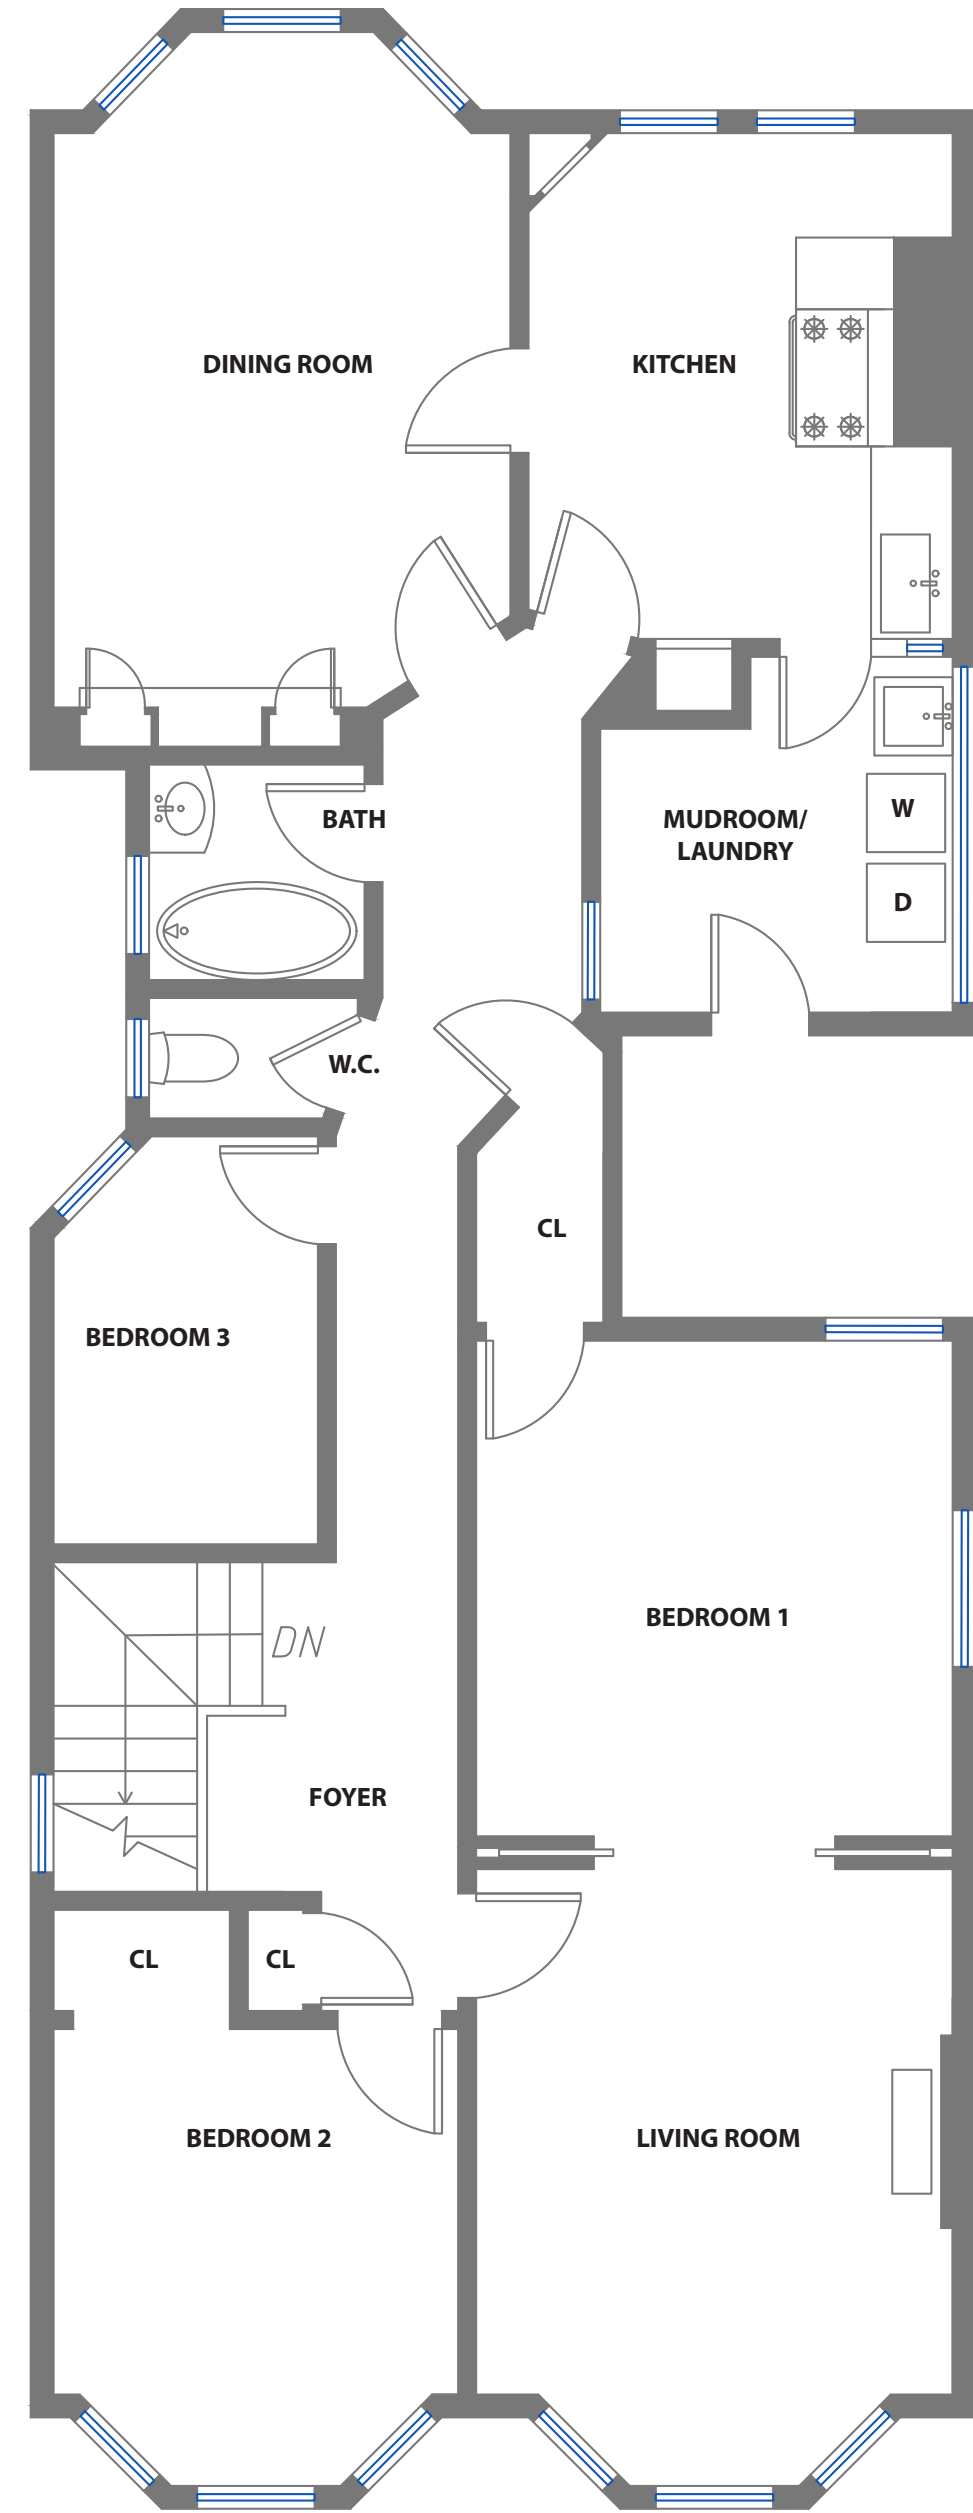

172-174 EUREKA STREET

SAN FRANCISCO, CALIFORNIA

**172 EUREKA STREET
(LOWER UNIT)**

**174 EUREKA STREET
(UPPER UNIT)**

RENDERING BY OPEN HOMES PHOTOGRAPHY
ALL MEASUREMENTS AREA APPROXIMATE WHILE DEEMED RELIABLE, NO INFORMATION
ON THESE FLOOR PLANS SHOULD BE RELIED UPON WITHOUT INDEPENDENT VERIFICATION