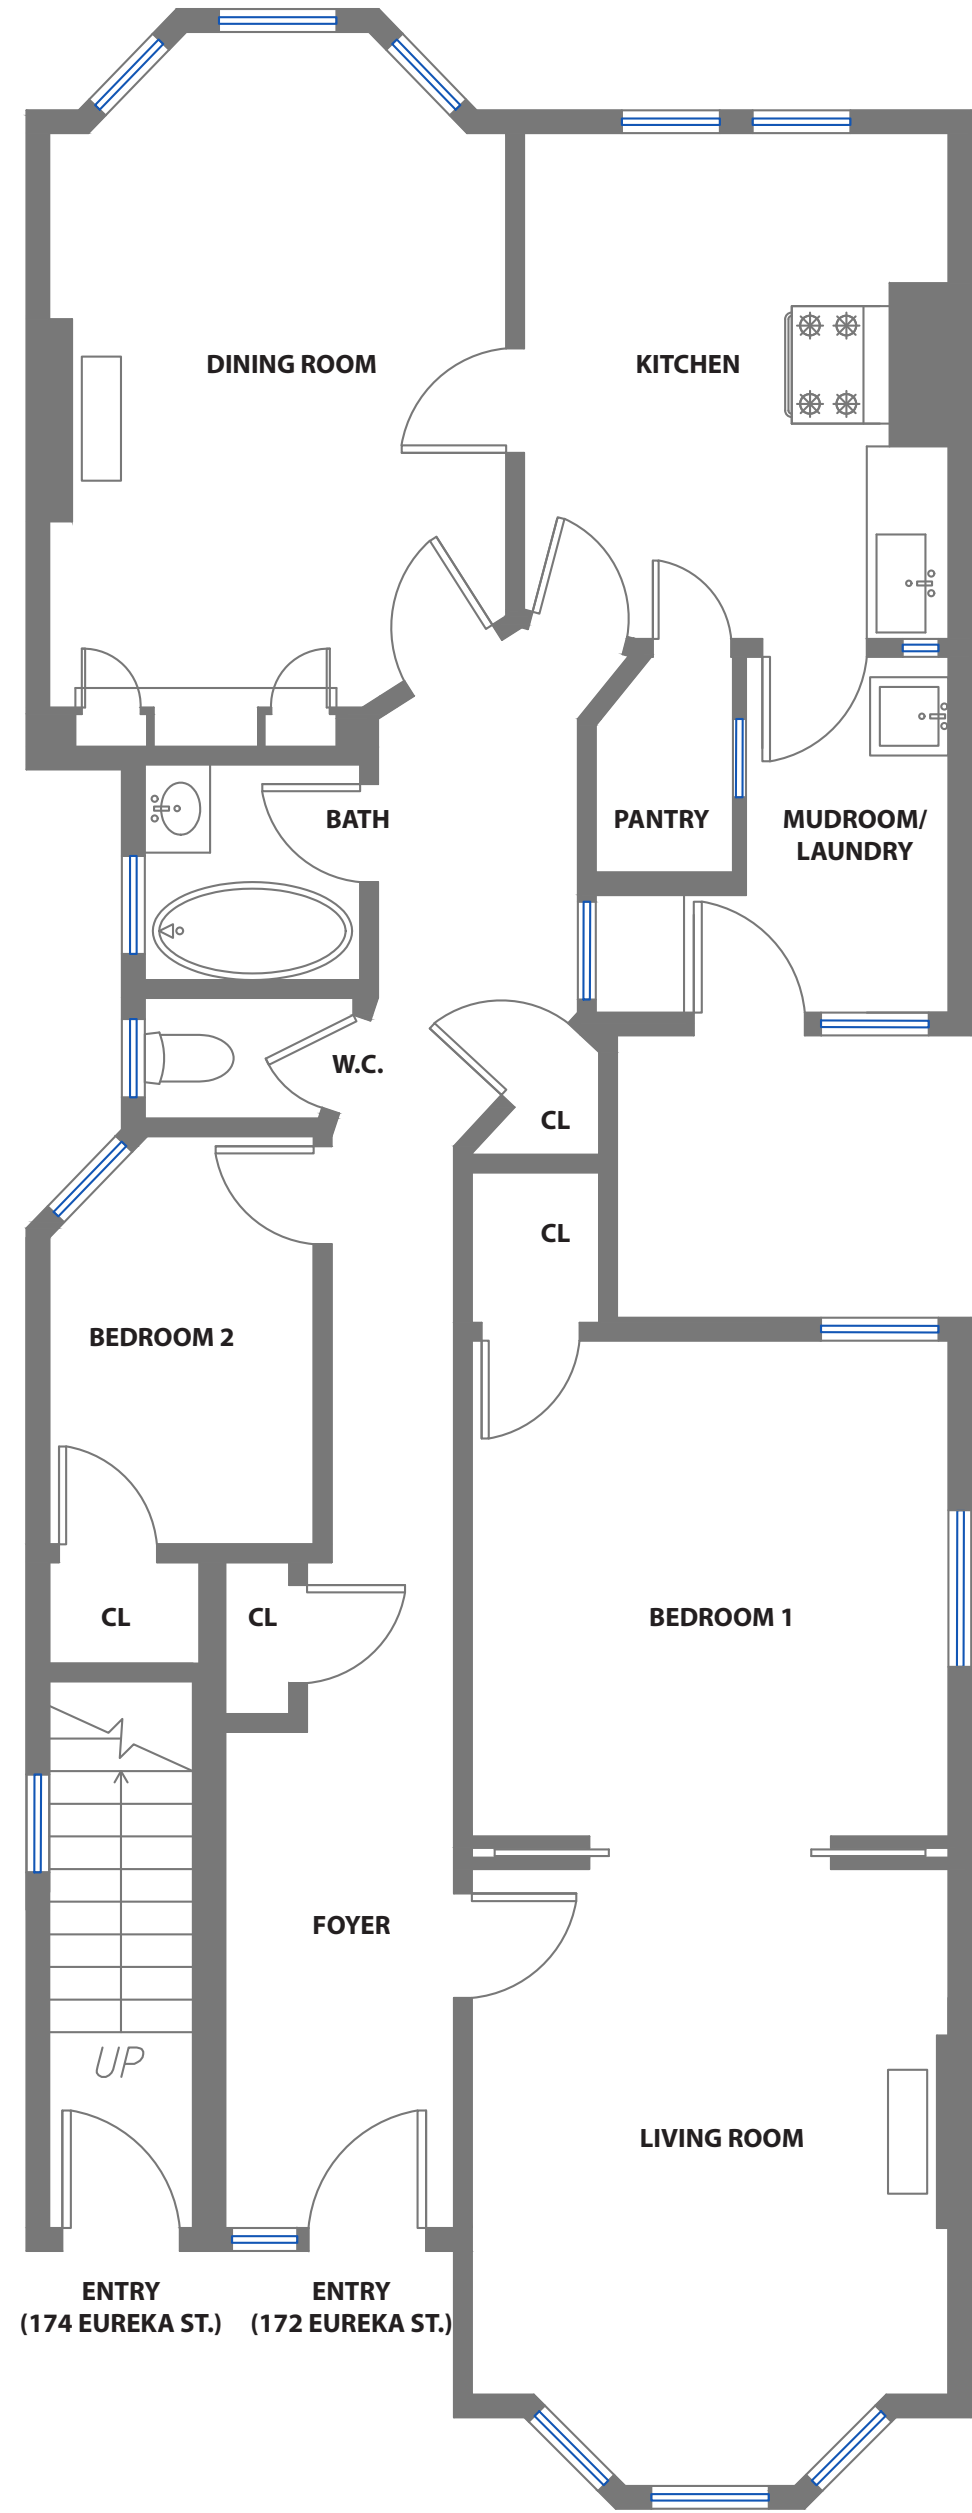

172-174 EUREKA STREET

SAN FRANCISCO, CALIFORNIA

**172 EUREKA STREET
(LOWER UNIT)**

**174 EUREKA STREET
(UPPER UNIT)**

RENDERING BY OPEN HOMES PHOTOGRAPHY
ALL MEASUREMENTS AREA APPROXIMATE WHILE DEEMED RELIABLE, NO INFORMATION
ON THESE FLOOR PLANS SHOULD BE RELIED UPON WITHOUT INDEPENDENT VERIFICATION